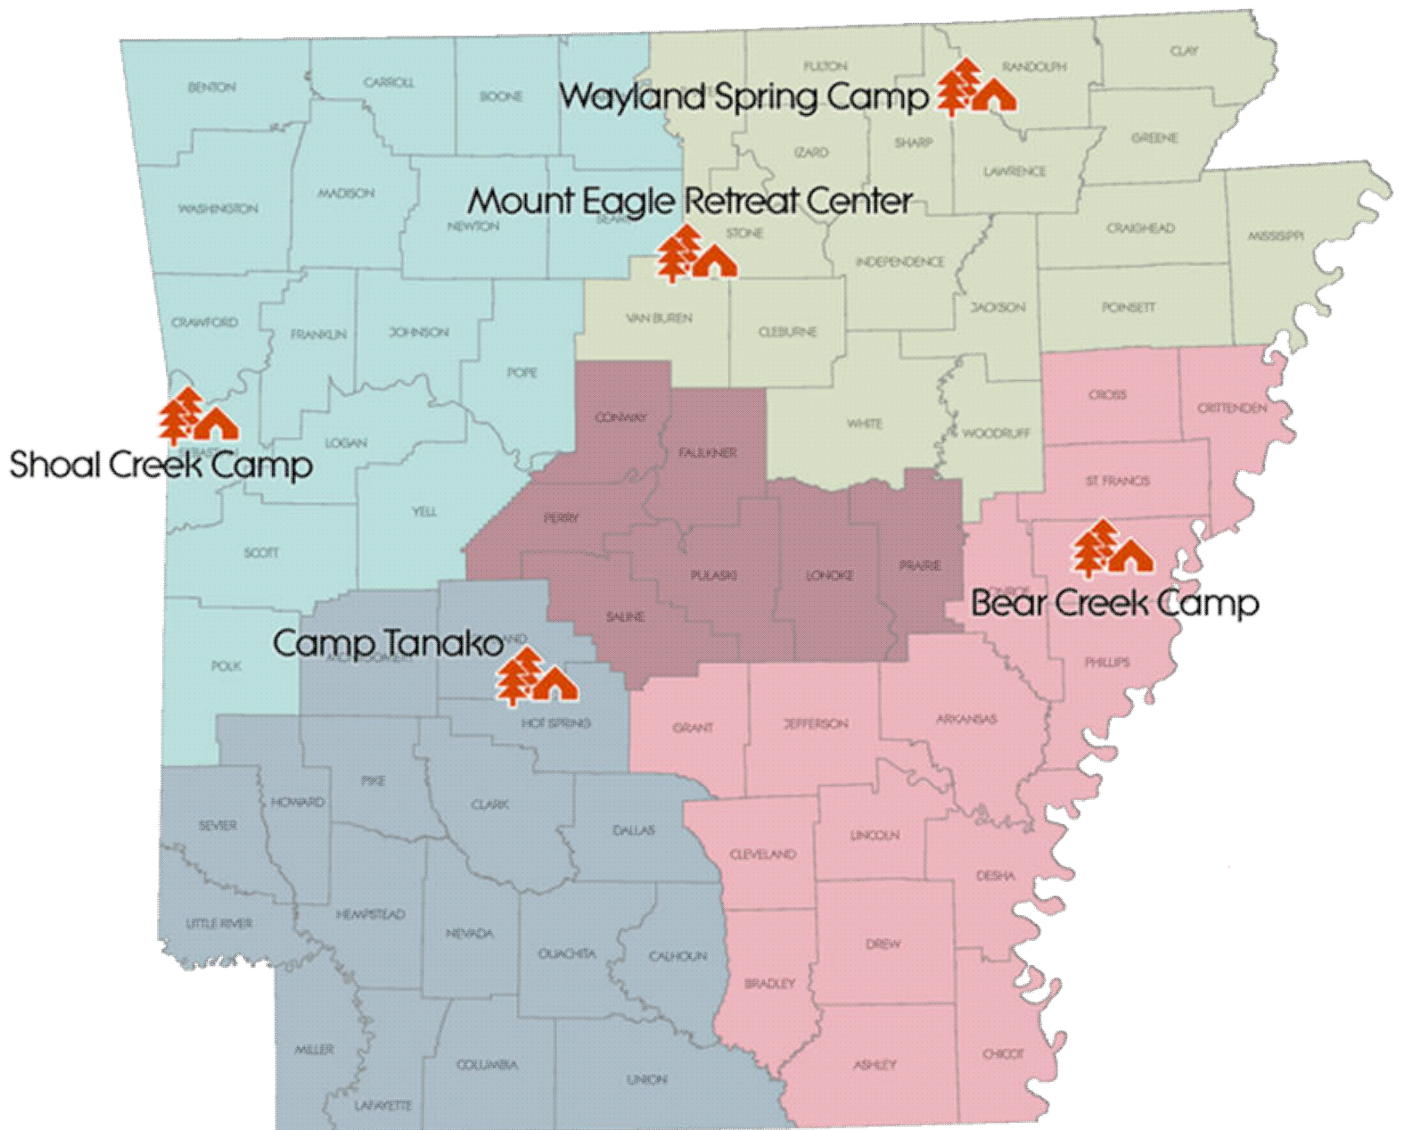

# Arkansas

Camping Ministries  
Camps and Retreat Centers

Source: [arumc.org/camping-retreat-ministries](http://arumc.org/camping-retreat-ministries)

**Bear Creek Camp**

#### **Bear Creek Camp**

Bear Creek camp is a year-round camp and retreat facility located in the St. Francis National Forest, on Bear Creek Lake.

**Camp Address:**  
1339 Lee Road 258, Marianna, AR 72360

#### **Shoal Creek Camp**

Shoal Creek is a real camp with 22 acres, wood cabins that sleep 12 people, 4 with heat and air, screen windows and fans. A large air conditioned dining hall, a kickball field, and a swimming pool.

#### **Mount Eagle Retreat Center**

Mount Eagle Retreat Center is located in southwest Stone County, this year-round retreat center sits atop a mountain surrounded on three sides by the Middle Fork of the Little Red River.